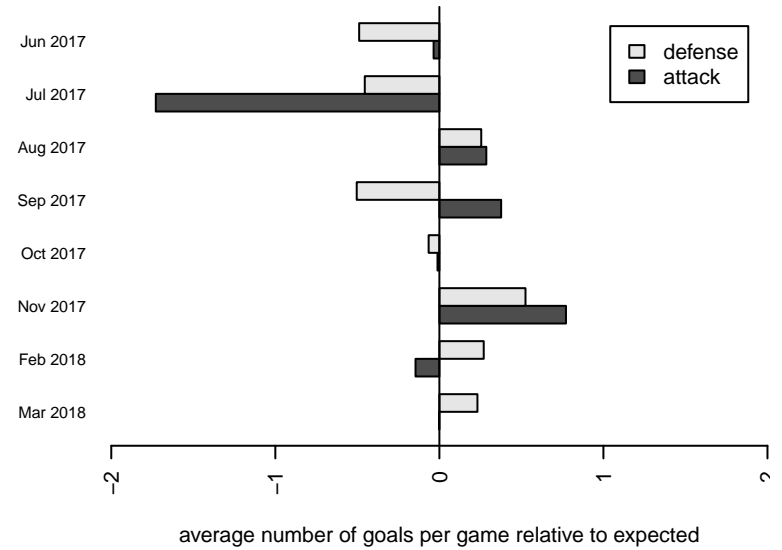

Performance relative to 13 month average