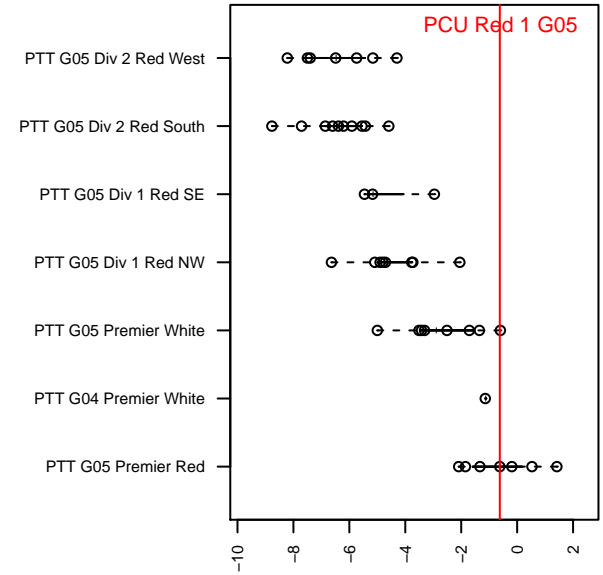

**attack and defense rating
relative to others at age
and all opponents in last 13 months**