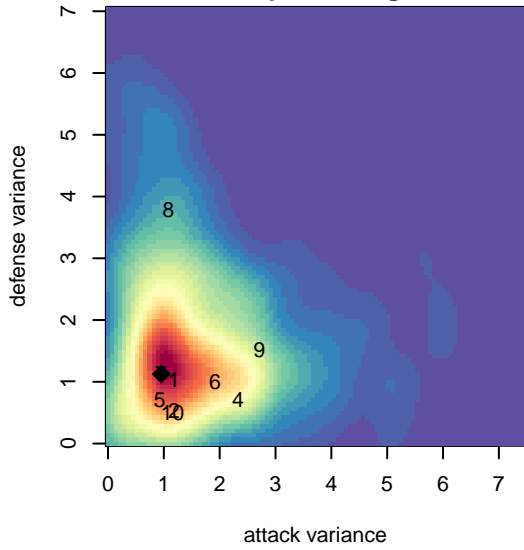

PCU Red 1 G05

Portland City United SC
 Portland, OR
 G05 total strength=1217
 attack=4.68 defense=3.86
 fall league = PTT G05 Premier Red
 spr league = Spr OYS G05 Premier Red

alt names used:
 PCU 05G PREMIER
 PCU 05G RED
 PCU 05G Red 1
 PCU 2005G RED 1
 PCU G05 Premier
 PCU 05G Red 1

PCU Red 1 G05
 Dots are actual minus expected GF (blue circles) and GA (red triangles).
 Blue line is smoothed change in attack strength. Red is smoothed change in defense strength.

**attack and defense variance (black dot)
relative to other teams
and top 10 in region**