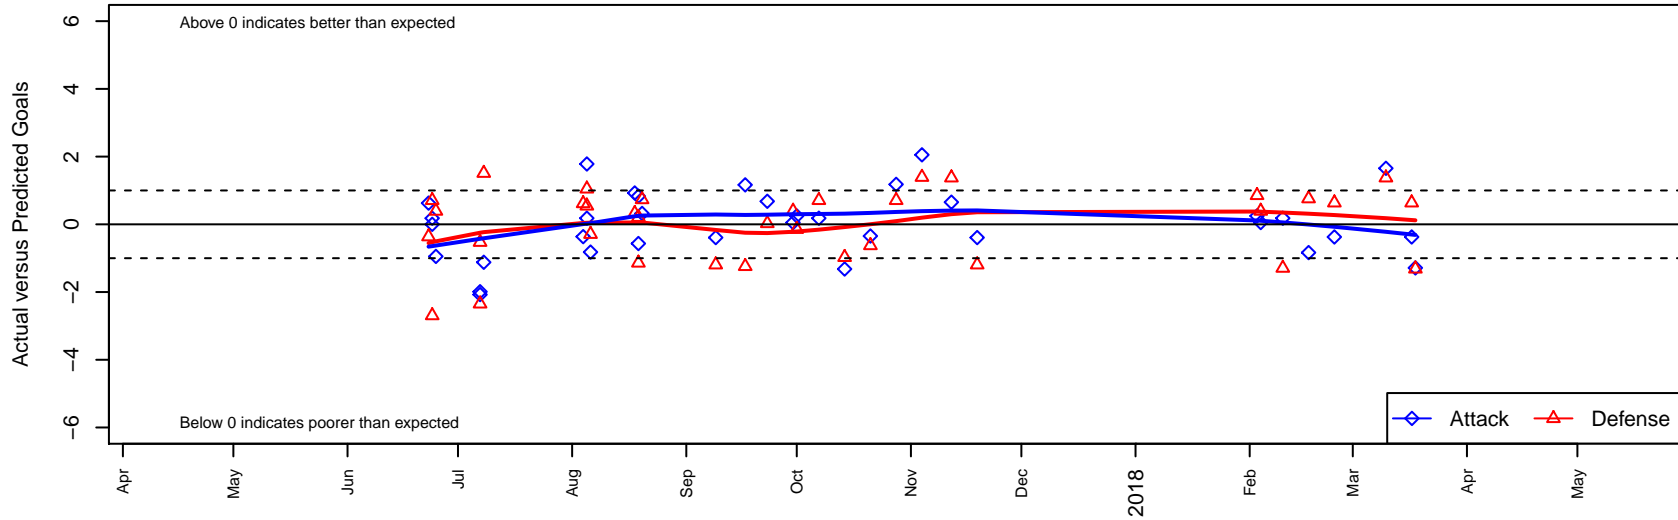

PCU Red 1 G05

Portland City United SC
 Portland, OR
 G05 total strength=1217
 attack=4.68 defense=3.86
 fall league = PTT G05 Premier Red
 spr league = Spr OYS G05 Premier Red

alt names used:
 PCU 05G PREMIER
 PCU 05G RED
 PCU 05G Red 1
 PCU 2005G RED 1
 PCU G05 Premier
 PCU 05G Red 1

Venues played:
 2017 Clash At the Border Super
 2017 PCU Summer Classic Red
 2017 PCU Summer Classic U13-U14 Gold
 2017 Mt Hood Challenge U13 Premier
 2017 NW Champions Cup GIRLS 05
 2017 PTT G05 Premier Red
 2017 Spr OYS G05 Premier Red

PCU Red 1 G05
 Dots are actual minus expected GF (blue circles) and GA (red triangles).
 Blue line is smoothed change in attack strength. Red is smoothed change in defense strength.

**attack and defense variance (black dot)
relative to other teams
and top 10 in region**